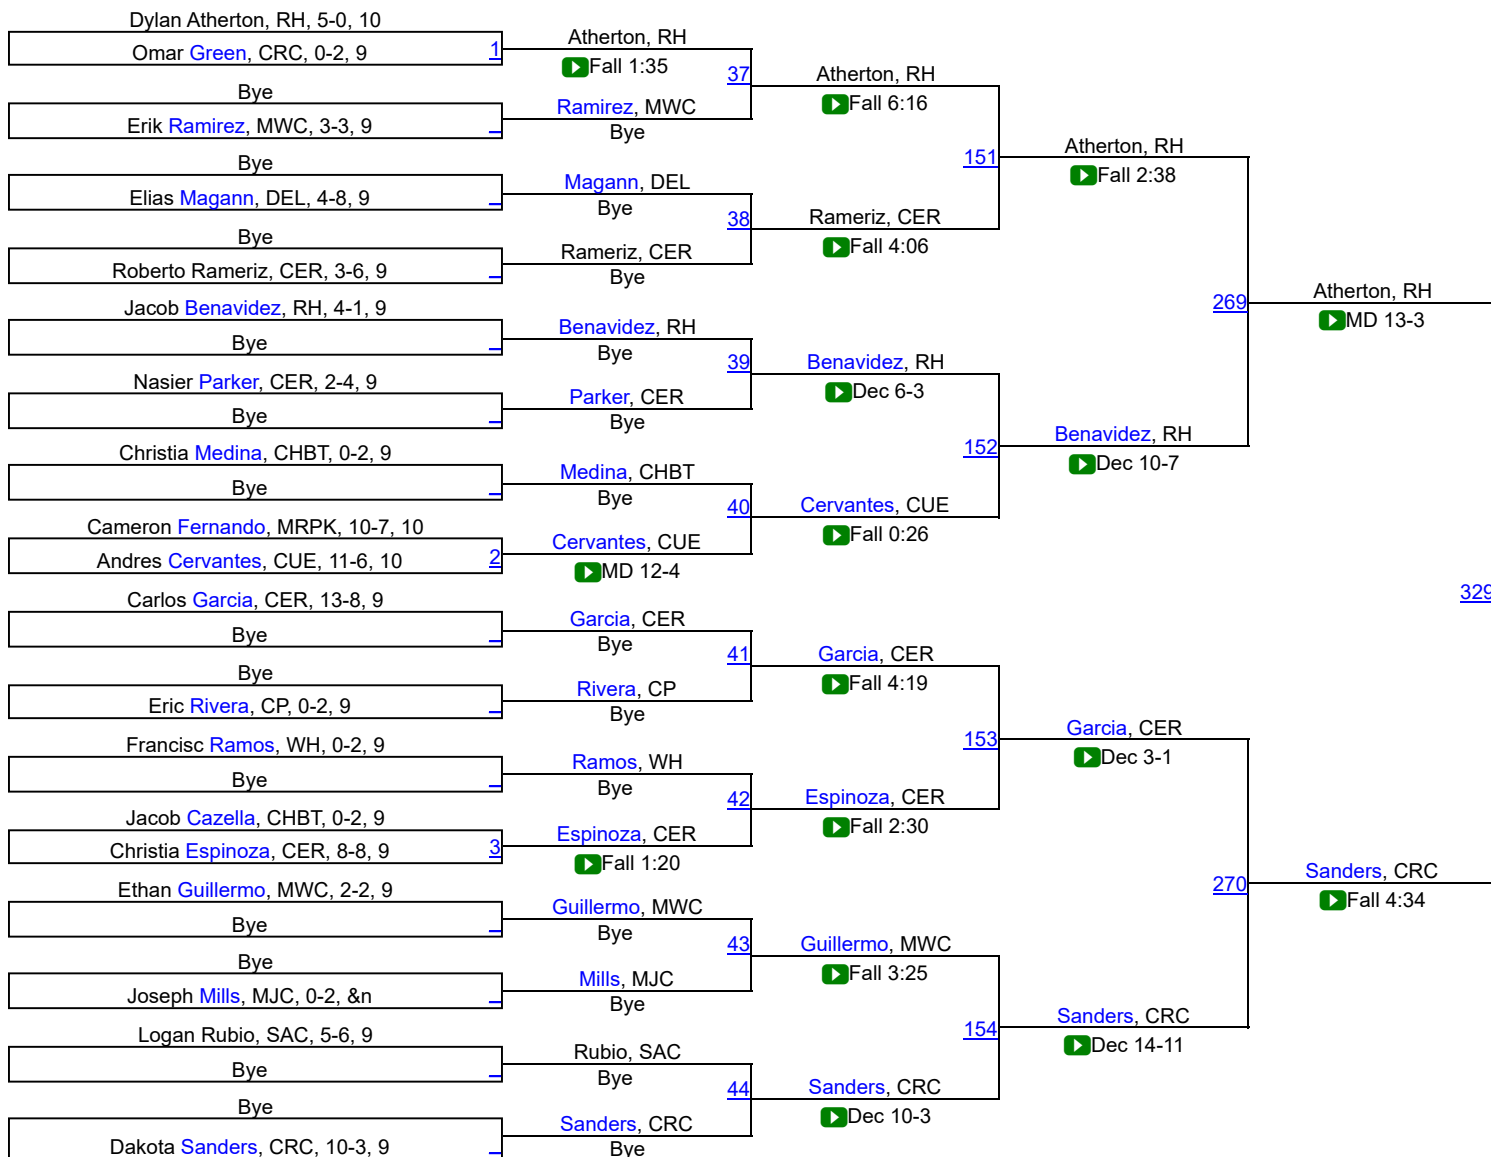

# MeatHead Movers Invitational