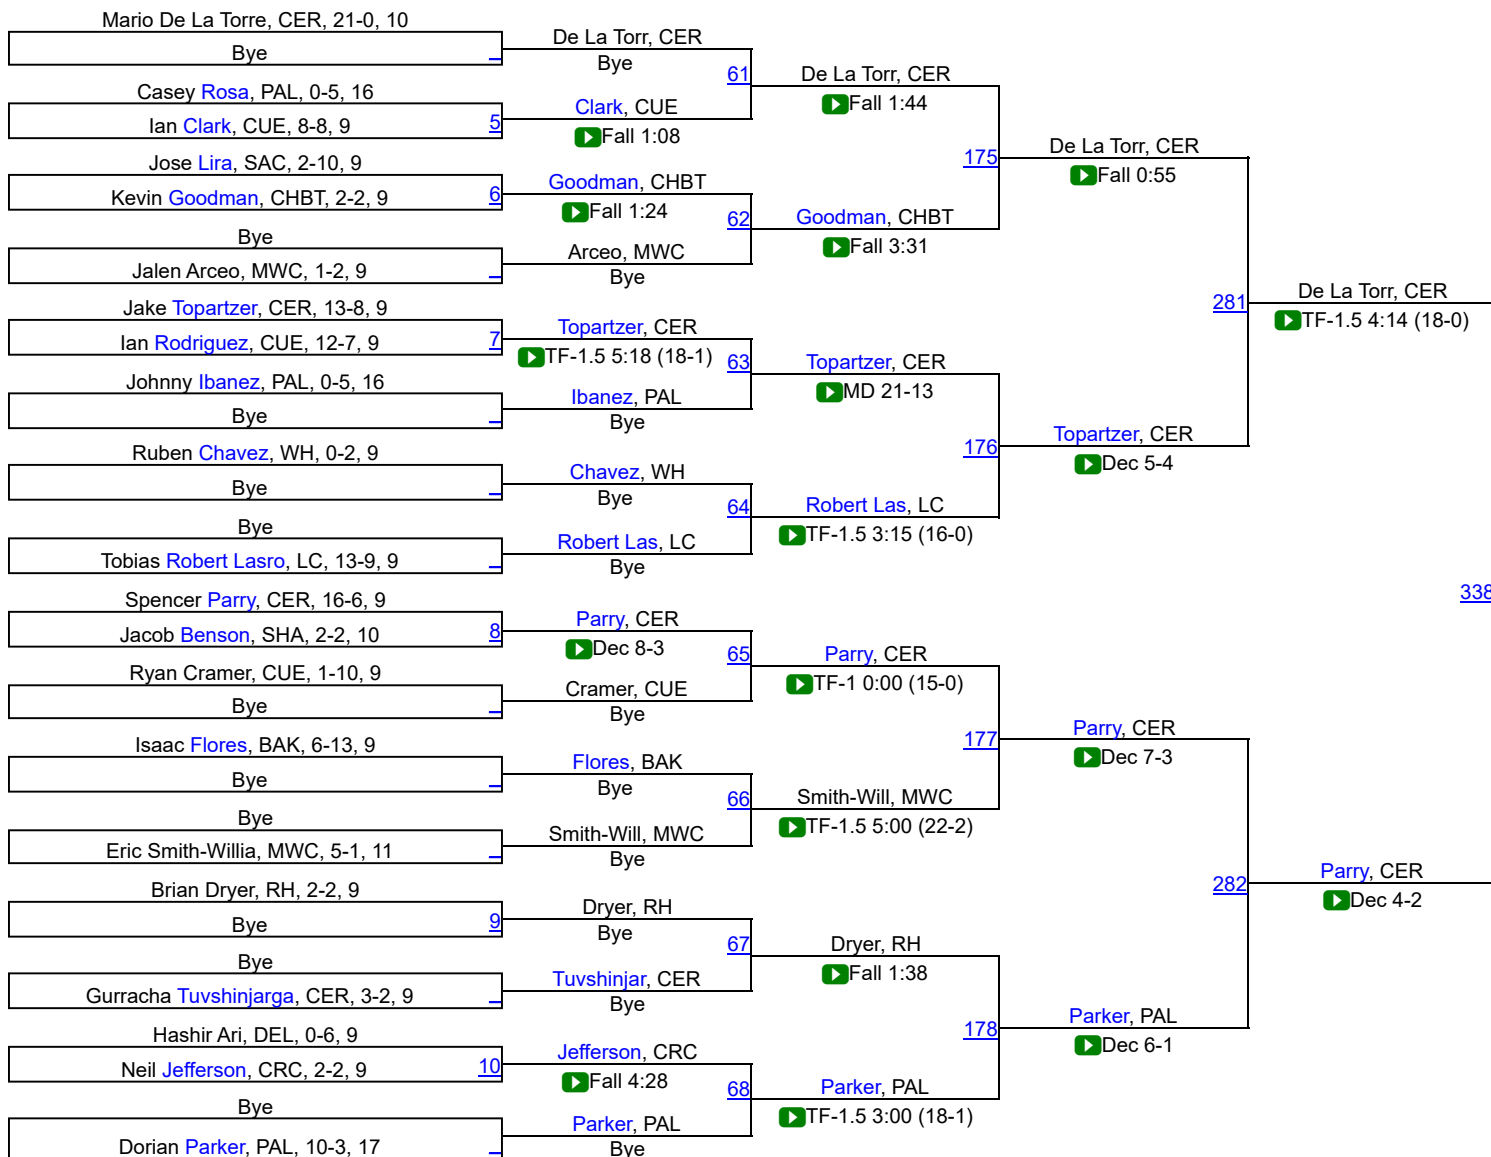

MeatHead Movers Invitational