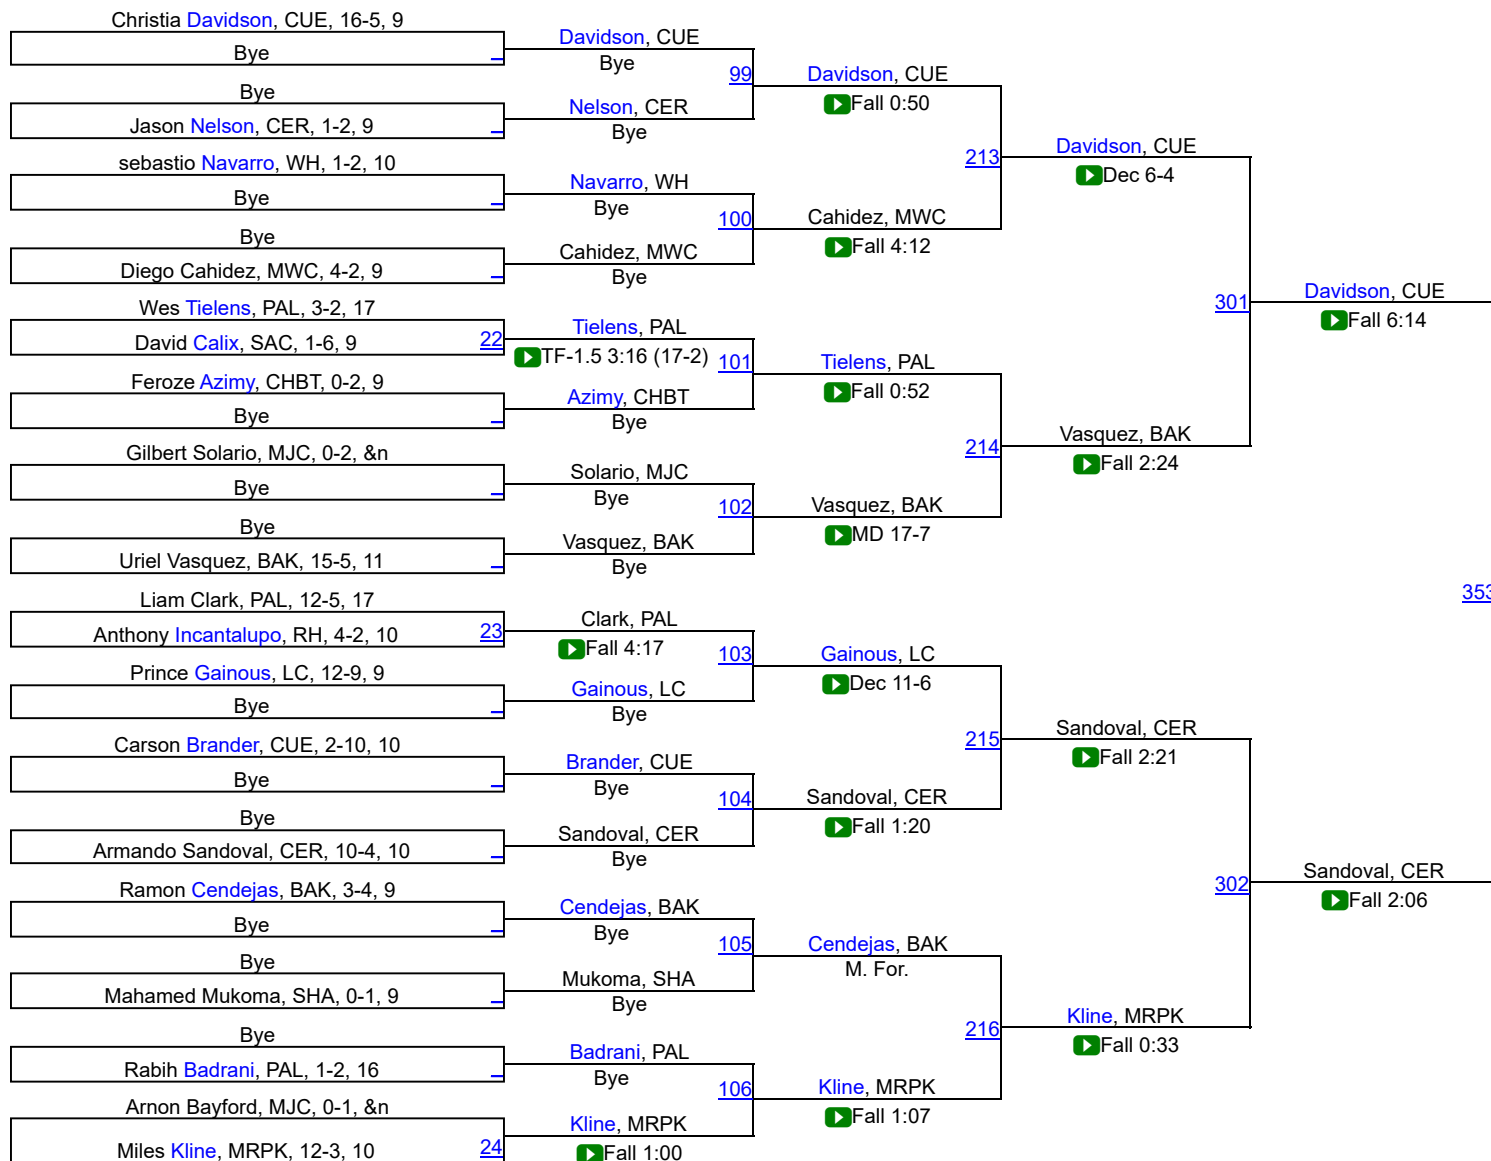

MeatHead Movers Invitational