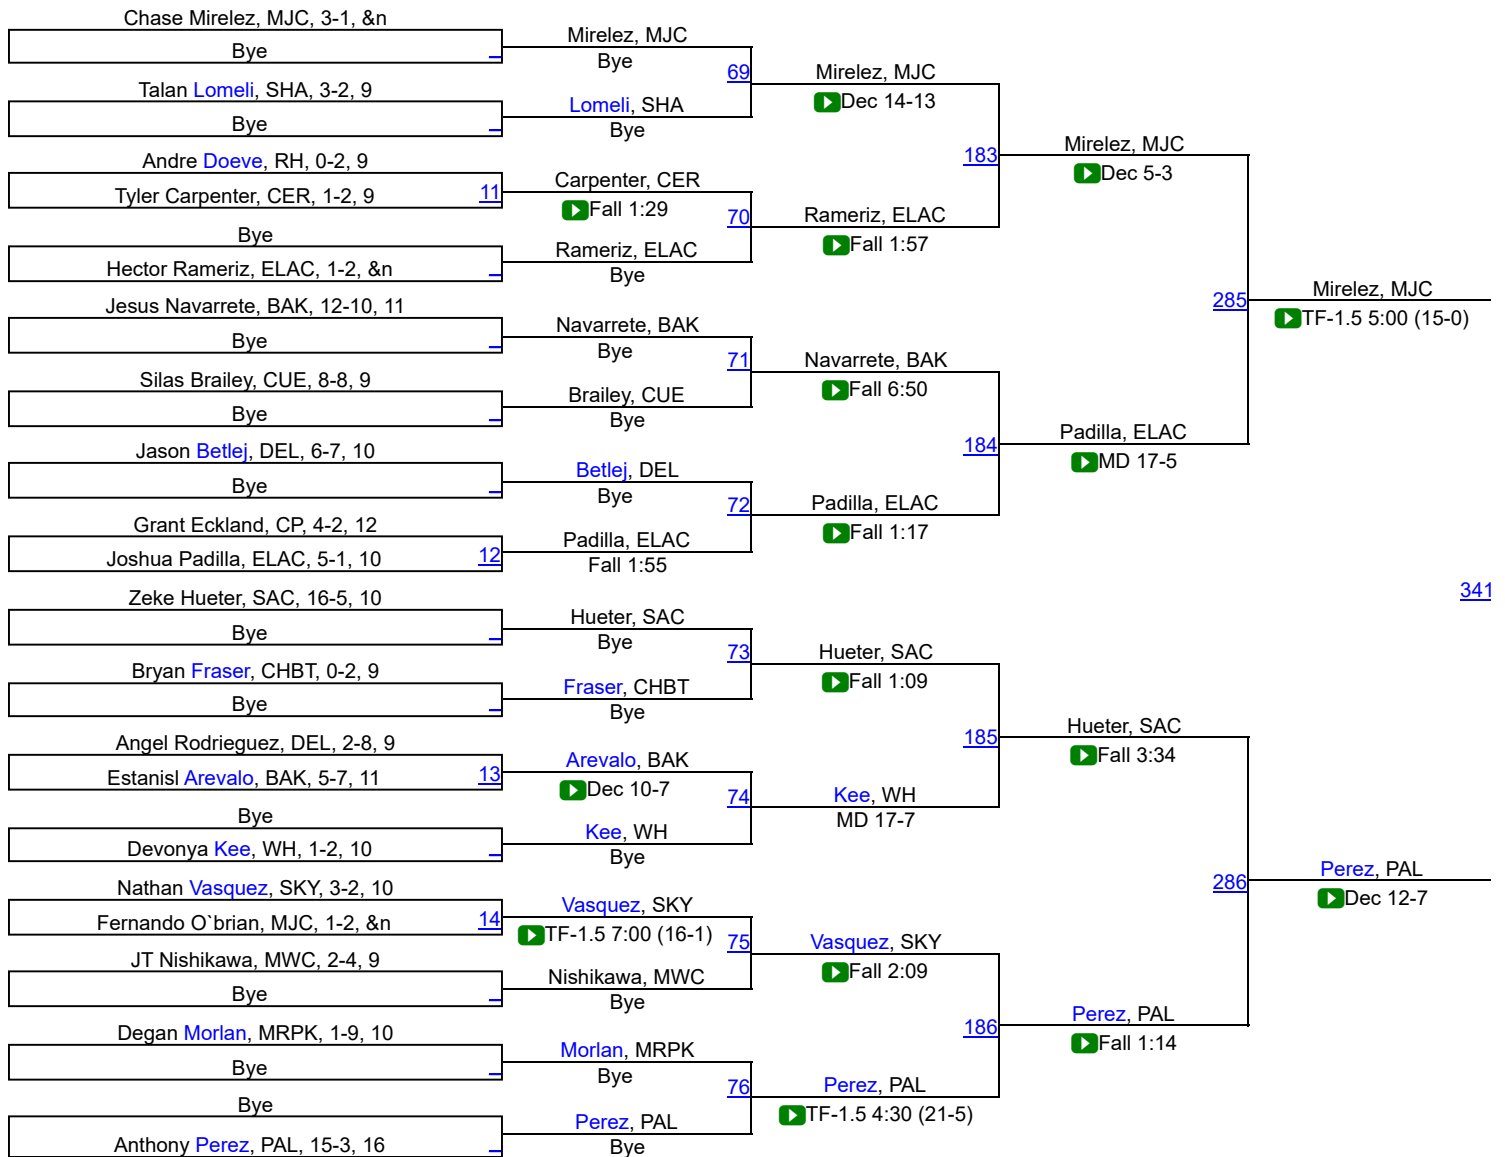

MeatHead Movers Invitational