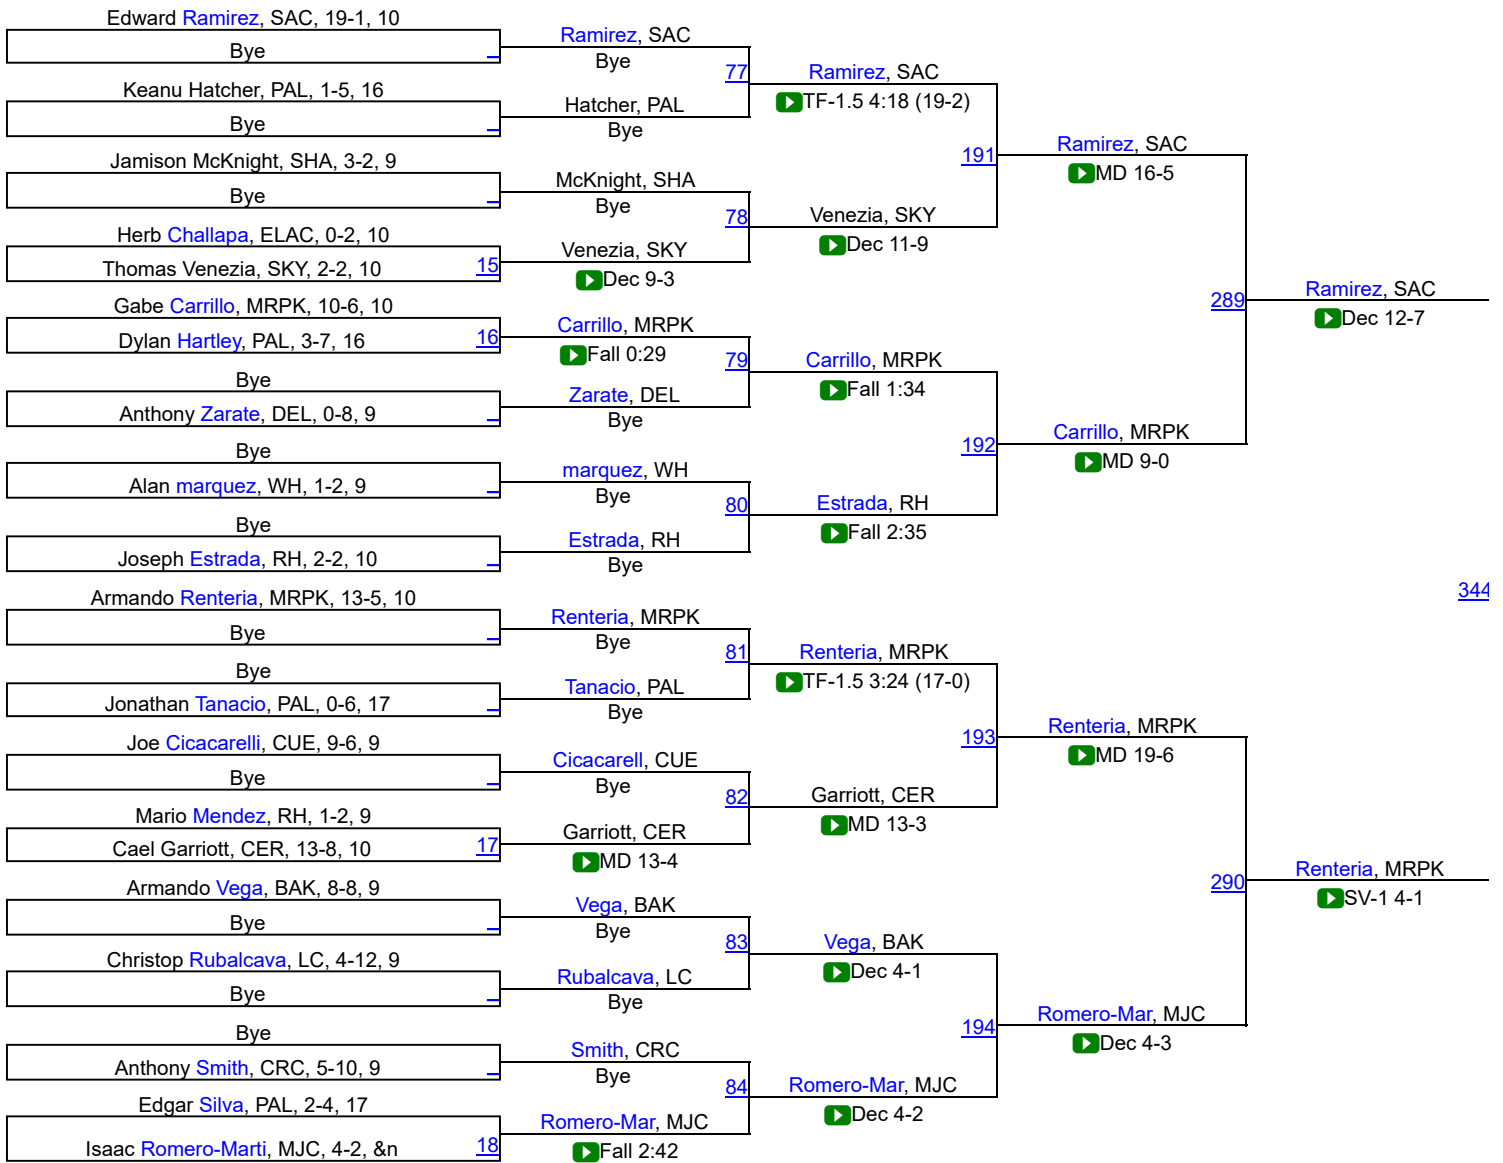

MeatHead Movers Invitational